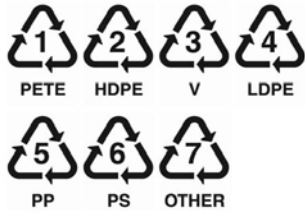

Please Recycle

Remove lids.
Rinse
containers.

Flatten
Cardboard.

Remove lids.
Rinse
containers.

Not Accepted In Recycling Bin
Light bulbs,
Glass,
petroleum,
pesticides or
herbicides
containers

rippleglass

Drop off for Glass available
in Bella Roe Shopping
Center, 4960 Roe Blvd