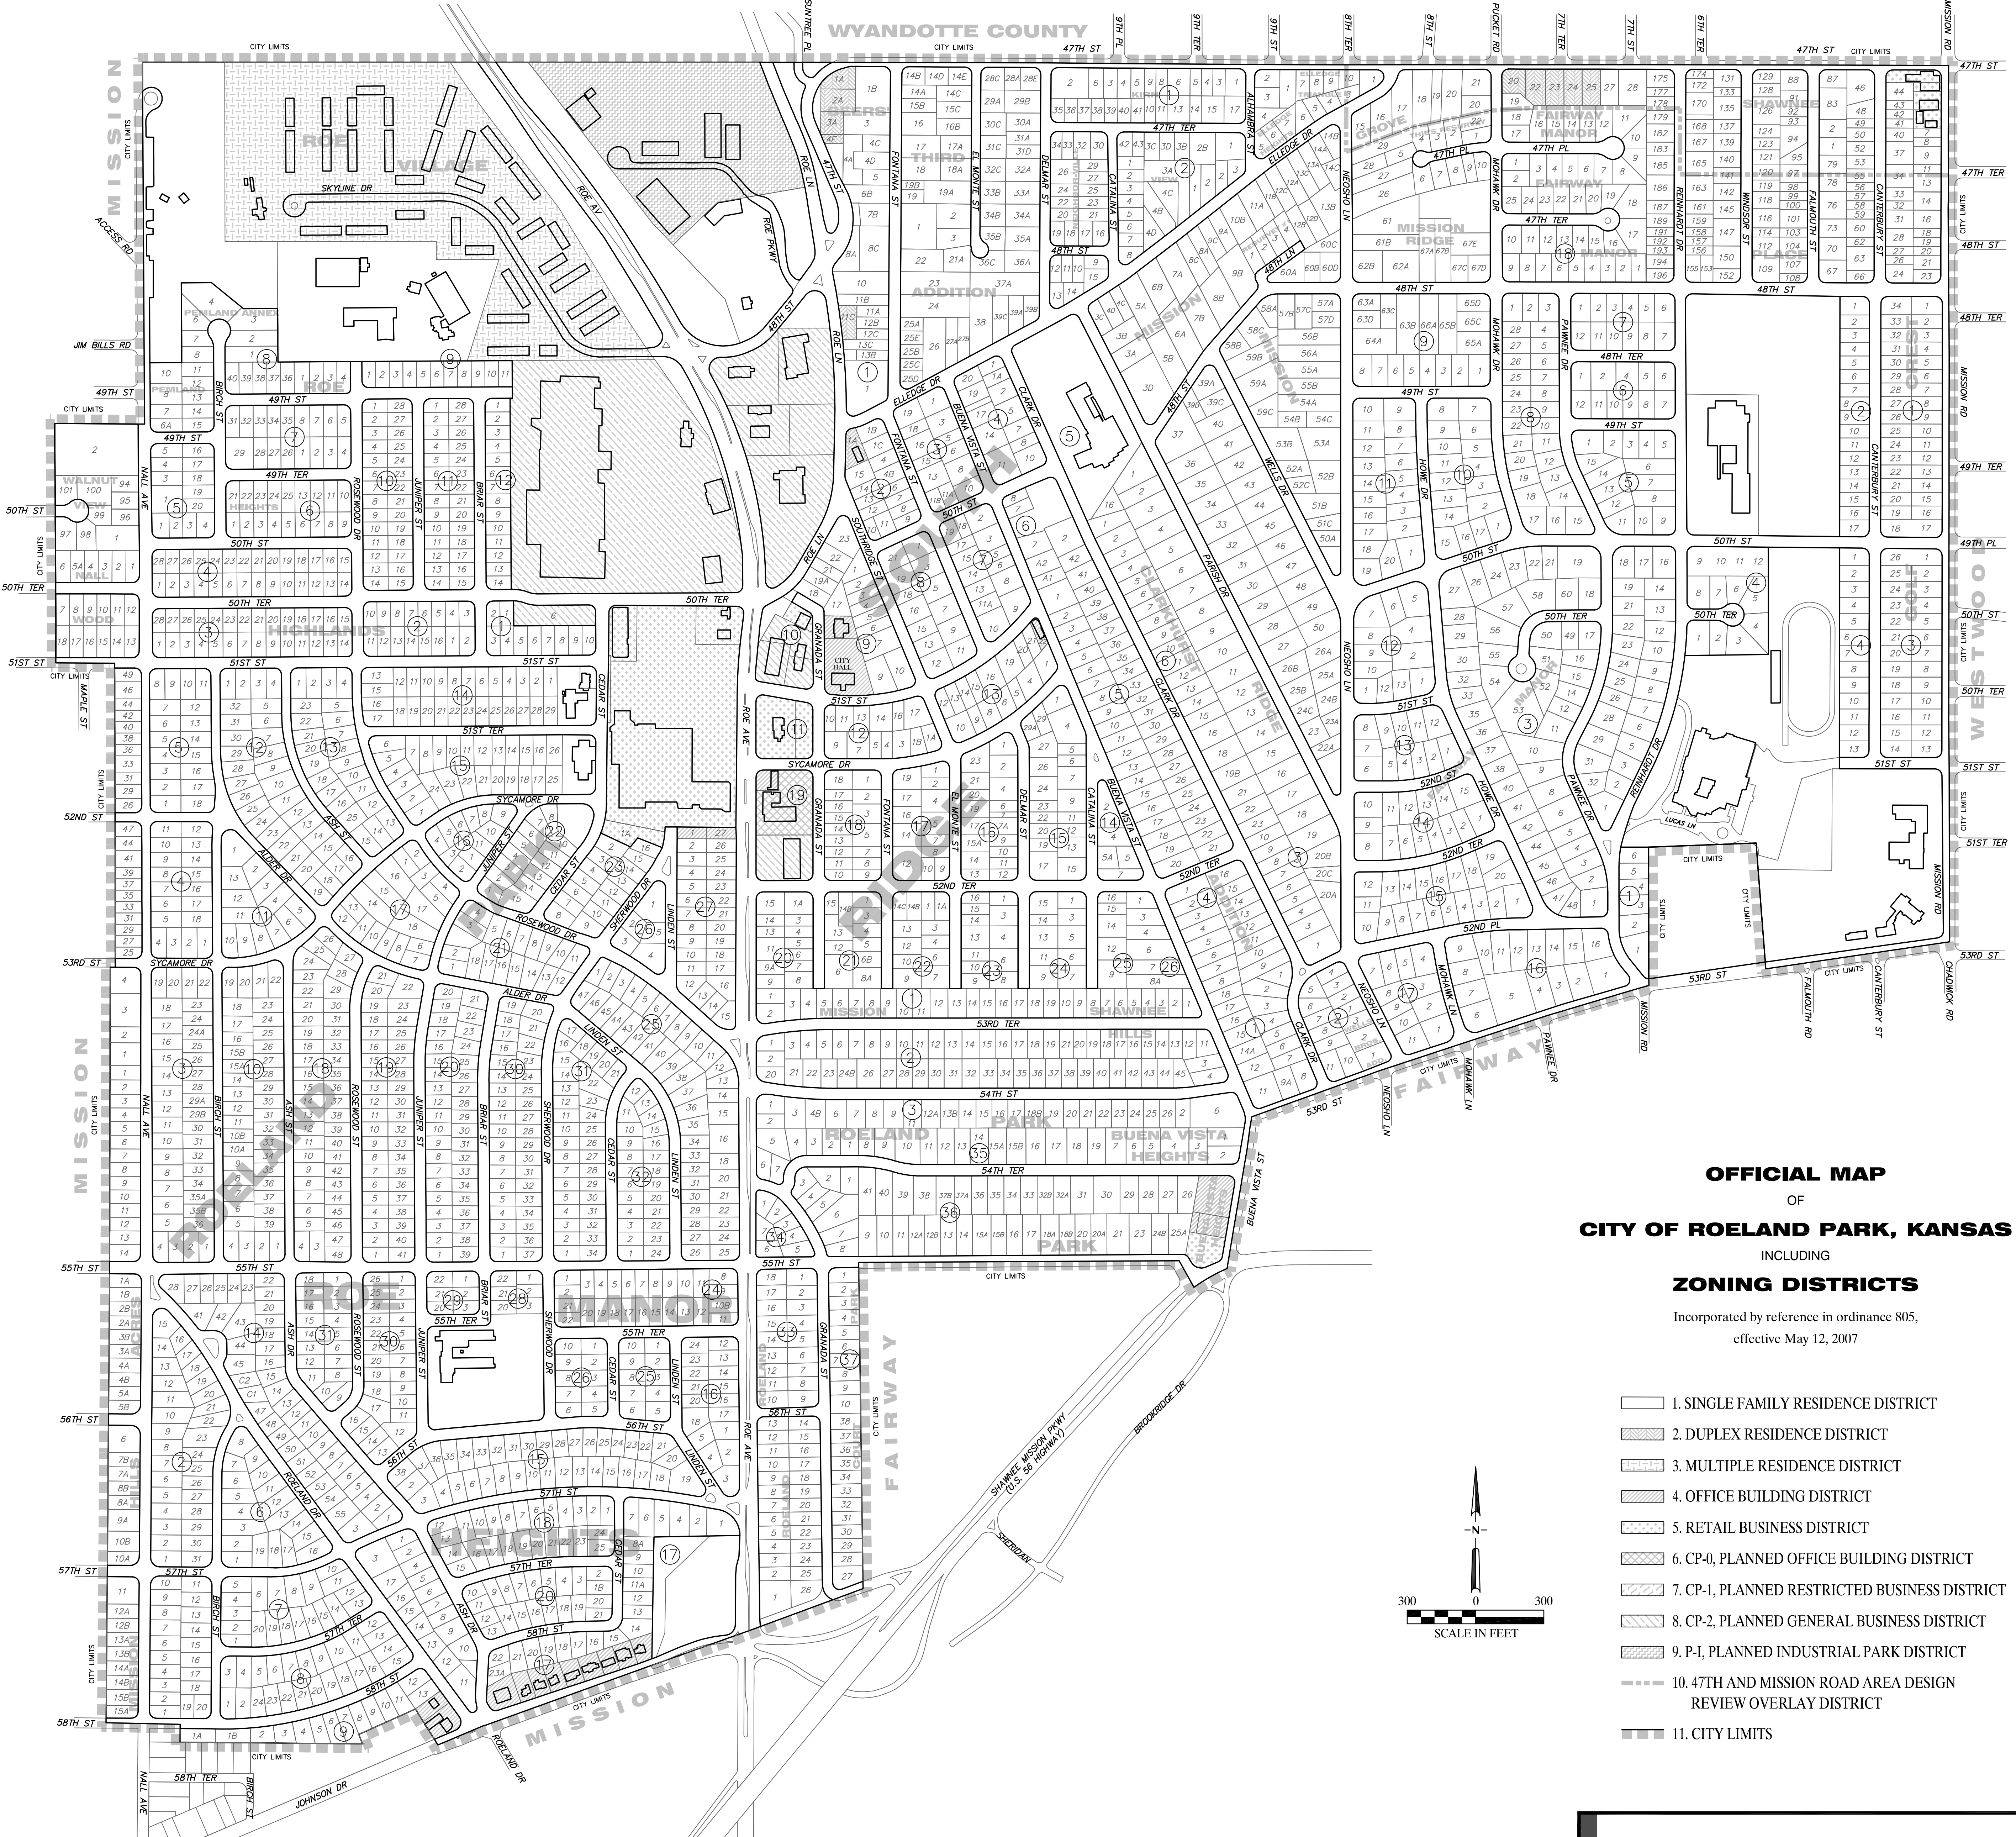

WYANDOTTE COUNTY

OFFICIAL MAP
 OF
CITY OF ROELAND PARK, KANSAS
 INCLUDING
ZONING DISTRICTS
 Incorporated by reference in ordinance 805,
 effective May 12, 2007

- 1. SINGLE FAMILY RESIDENCE DISTRICT
- 2. DUPLEX RESIDENCE DISTRICT
- 3. MULTIPLE RESIDENCE DISTRICT
- 4. OFFICE BUILDING DISTRICT
- 5. RETAIL BUSINESS DISTRICT
- 6. CP-0, PLANNED OFFICE BUILDING DISTRICT
- 7. CP-1, PLANNED RESTRICTED BUSINESS DISTRICT
- 8. CP-2, PLANNED GENERAL BUSINESS DISTRICT
- 9. P-I, PLANNED INDUSTRIAL PARK DISTRICT
- 10. 47TH AND MISSION ROAD AREA DESIGN REVIEW OVERLAY DISTRICT
- 11. CITY LIMITS